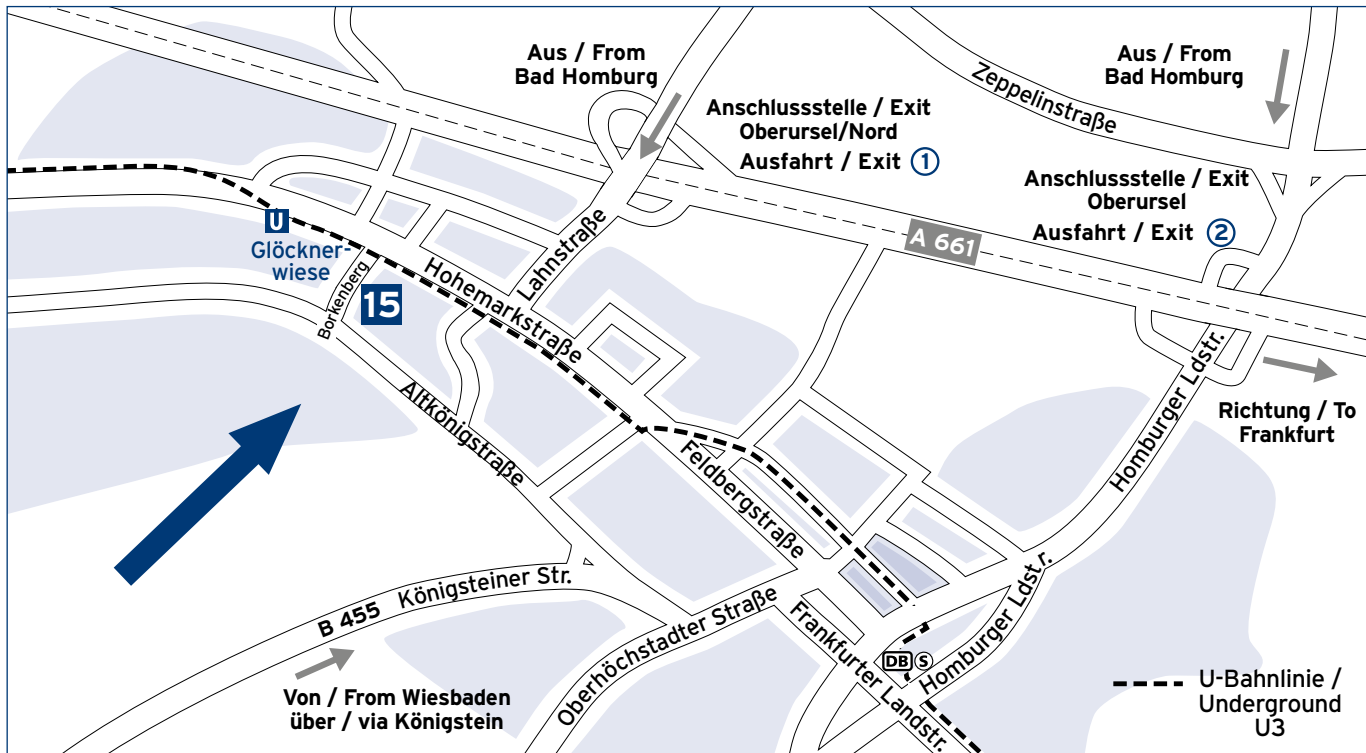

Approaching Bad Homburg on the A5 autobahn, turn on to the A661 at the “Bad Homburger Kreuz” interchange (exit number 17) in the direction “Bad Homburg/Oberursel.” Turn off the A661 at the first exit (“Bad Homburg”). Then, after about 600 meters, turn right at the second exit and follow the signs for “Gewerbepark/Landratsamt.”

Fresenius Medical Care

4 Daimlerstraße 16*

Fresenius Netcare

5 Daimlerstraße 20

Fresenius Netcare

6 Daimlerstraße 22

Fresenius Kabi

7 Siemensstraße 15

11 Rathausplatz 12

Fresenius Kabi

12 Dornbachstraße 1

Fresenius Medical Care

13 Marienbader Platz 1

Fresenius Medical Care

14 Horexstraße 28-30

Fresenius Netcare

*Einbahnstraße: Zufahrt über Benz-, Siemens-, Horexstraße
One-way street: Access via Benz-, Siemens-, Horexstraße

Fresenius-Konzern in Oberursel

Fresenius Group in Oberursel

15 Borkenberg 14, 61440 Oberursel